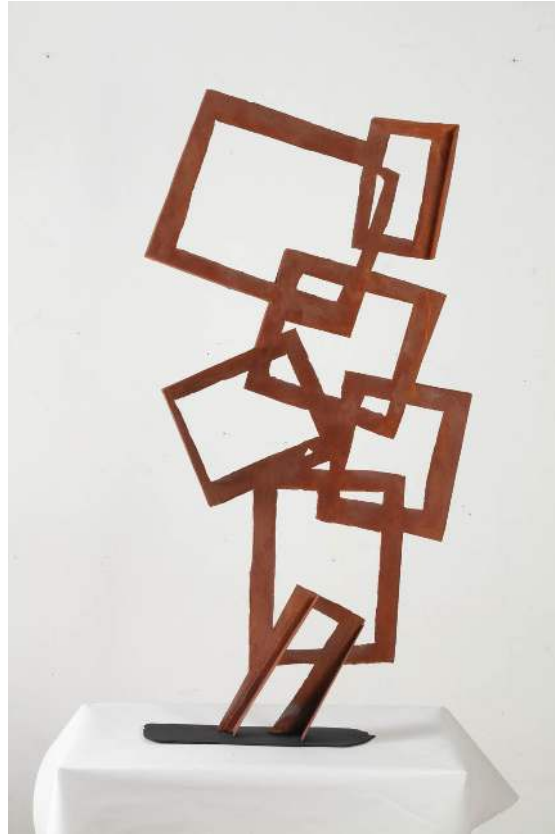

**LIA RUMMA GALLERY**  
**ART BASEL EXCLUSIVE 2026**

**LIA RUMMA**

WIKE-1155  
William Kentridge  
Frieze (13 rusted figures), 2026  
Stainless steel with rust paint  
Dimensions variable  
Edition 3 of 3

WIKE-1140  
William Kentridge  
Sprout, 2026  
Stainless steel with rust paint  
122 × 68 × 23 cm; 48 × 26,7 × 9 inches  
Edition of 3

**LIA RUMMA**

**LIA RUMMA**

WIKE-1141  
William Kentridge  
Tower, 2026  
Stainless steel with rust paint  
126 × 69 × 29 cm; 49,6 × 27,1 × 11,4 inches  
Edition of 3

**LIA RUMMA**

**LIA RUMMA**

WIKE-1142  
William Kentridge  
Knapsack, 2026  
Stainless steel with rust paint  
131 × 95 × 26 cm; 51,5 × 37,4 × 10,2 inches  
Edition of 3

**LIA RUMMA**

**LIA RUMMA**

WIKE-1143  
William Kentridge  
Oak leaf, 2026  
Stainless steel with rust paint  
110 × 81 × 33 cm; 43,3 × 31,8 × 12,9 inches  
Edition of 3

**LIA RUMMA**

**LIA RUMMA**

WIKE-1144  
William Kentridge  
Megaphone, 2026  
Stainless steel with rust paint  
125 × 100 × 35 cm; 49,2 × 39,3 × 13,7 inches  
Edition of 3

**LIA RUMMA**

**LIA RUMMA**

WIKE-1145  
William Kentridge  
Ballerina, 2026  
Stainless steel with rust paint  
144 × 110 × 30 cm; 56,6 × 43,3 × 11,8 inches  
Edition of 3